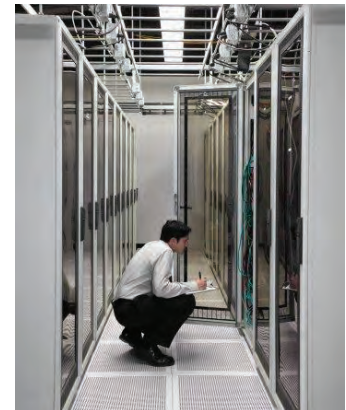

- Solid Bare Copper Conductors
- Twisted Pair, Rip Cord
- LSZH Outer Jacket
- Sequential Meter Markings
- Latest Industry/Agency Standards Compliant

COPPER SOLUTION UPTO GIGA BIT PERFORMANCE

Experience the taste of end to end AUSTRALIAN Copper Solutions built around the latest technologies.